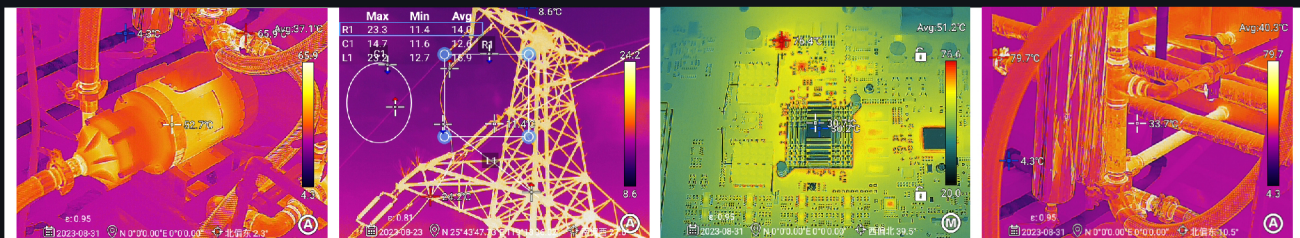

Electrical Equipment

Power Tower

PCB R&D

Pipeline Inspection

Specifications

| Model | UTi384J | UTi640J |
|--------------------------------|--|---|
| Technical Data | | |
| Display | 4.3" LCD Touch (800x480) | |
| IR resolution (Pixels) | 384x288 | 640x480 |
| Super resolution | √(768x576) | √(1280x960) |
| Pixel size | 12μm | |
| Frame rate | 30Hz / 9Hz | |
| Thermal sensitivity(NETD) | ≤40mK | |
| Focus | Manual / Automatic / Touch autofocus / Continuous autofocus | |
| Temperature measurement range | Support auto-switching: -40°C~150°C, 0°C~650°C 500°C~2000°C (Optional Hi-temp. Lens) | |
| Accuracy | ±2°C or ±2% whichever is greater | |
| Functions | | |
| Image modes | Thermal, Visual image, Fusion, PIP | |
| On screen analyzer | 10 Points/10 Lines/10 Rectangles/10 Circles | 16 Points/16 Lines/16 Rectangles/16 Circles |
| Hi/Lo temperature alarm | LCD animation, LED flashlight, Buzzer | |
| Hi/Lo temperature tracking | √ | |
| Digital camera resolution | 8MP | 13MP |
| Digital zoom | 1.1x~10x | 1.1x~20x |
| Video recording | √ | |
| Voice recording | √ | |
| Wi-Fi / Bluetooth | √ | |
| Wi-Fi live streaming | √ | |
| Analysis software | PC+APP | |
| General Characteristics | | |
| Battery | 3350mAh detachable Li-ion battery pack × 2 | |
| Operating time | ≥5 hours (with Wi-Fi off) | ≥4 hours (with Wi-Fi off) |
| USB | Type-C | |
| Storage | 64GB Internal & 64GB Micro SD card | |
| Image storage format | JPG with temp. data | |
| Video storage format | MP4 & Irgd | |
| Protection | IP54 & 2m drop proof | |
| Languages | ZH_hans, ZH_hant, EN, FR, DE, ES, IT, RU, PL, KR, PT, TR, TH, NO, CZ, HU, JP, AR | |