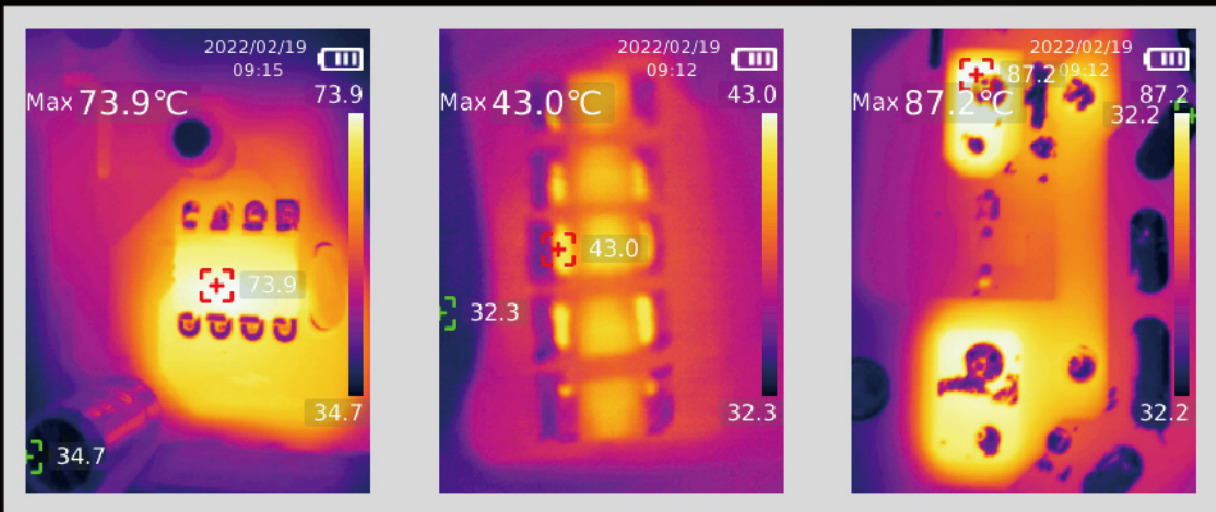

UT-Z002 Macro Lens

Scope of application
UTi260B/UTi720A